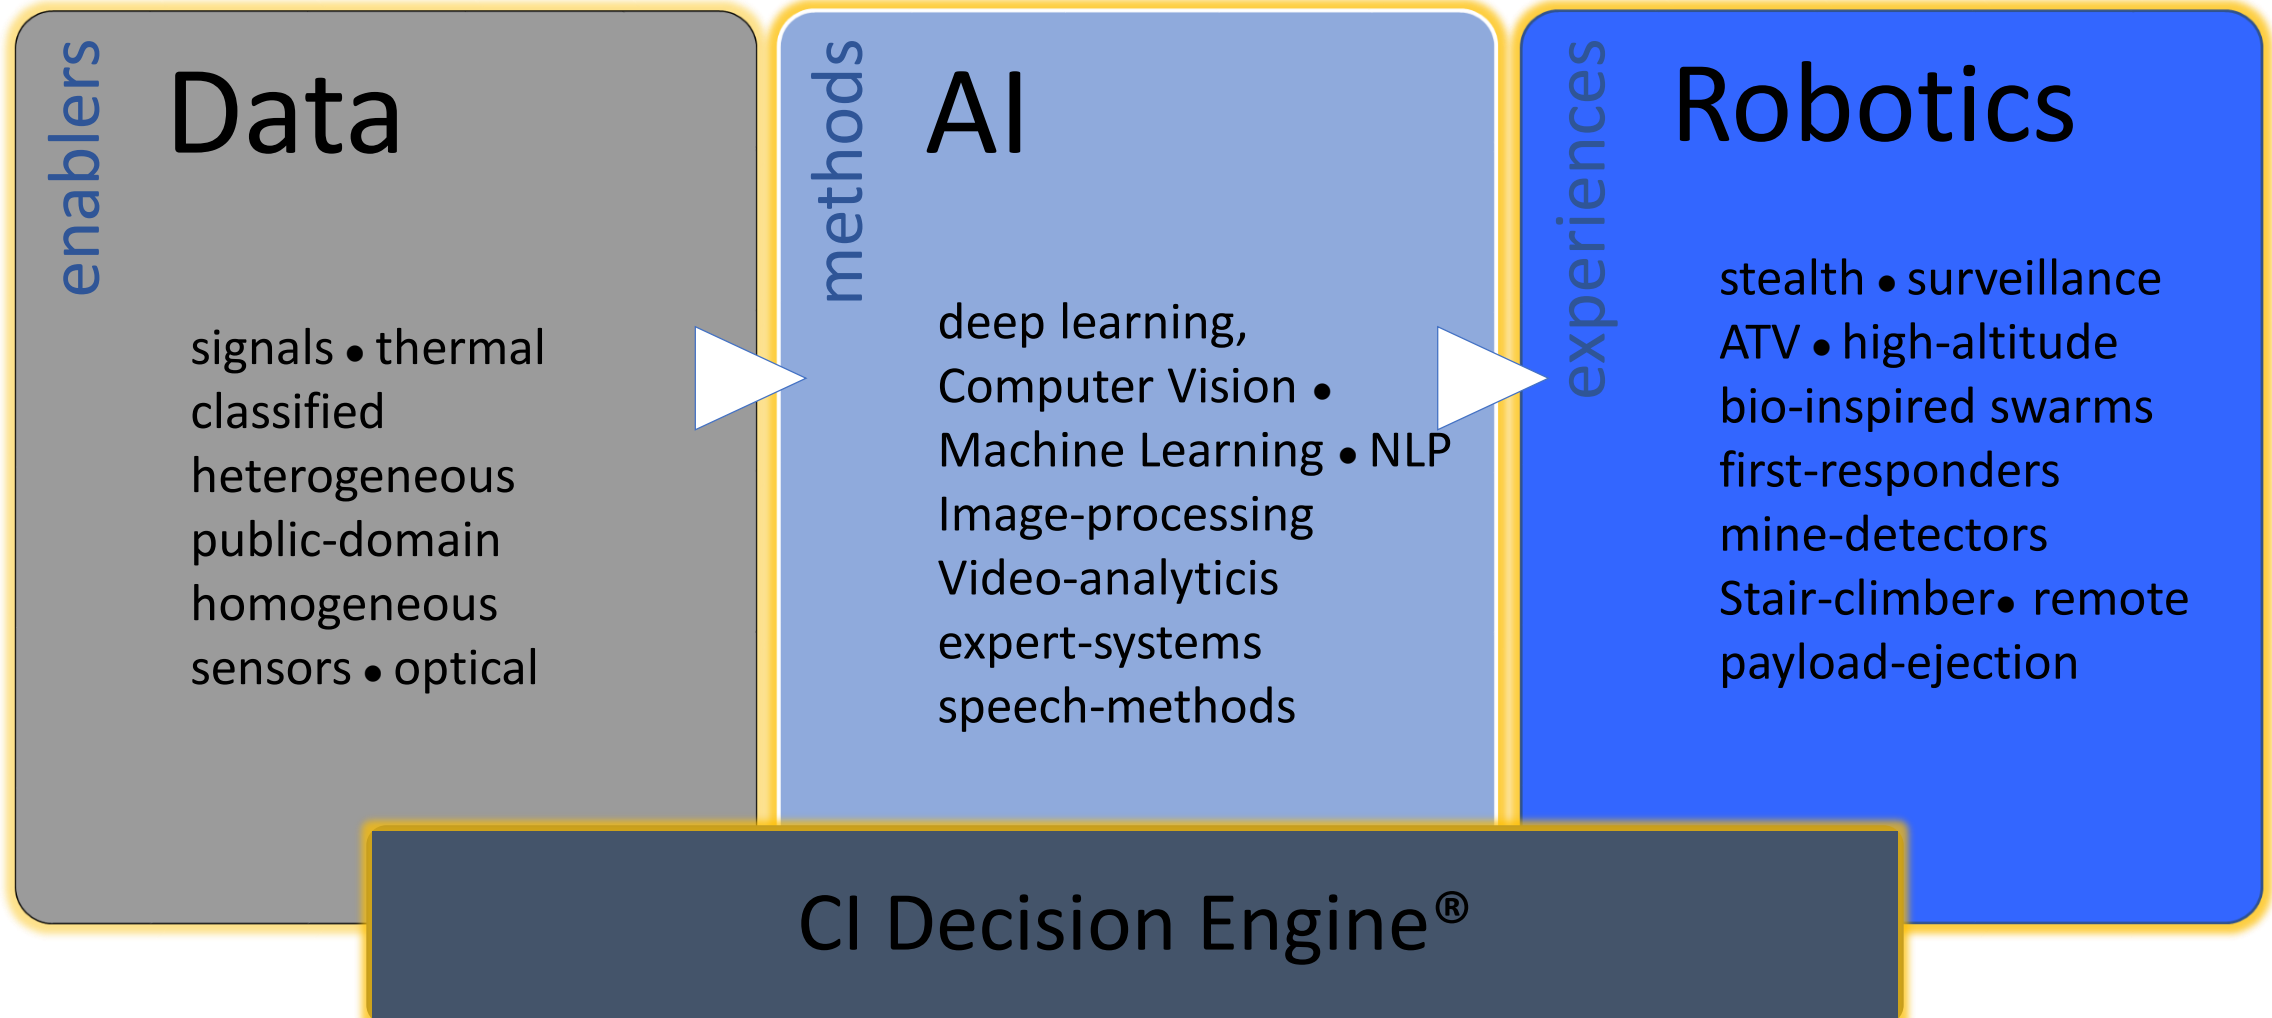

Collaborative Intelligence

22nd August 2019

Safe & Smart City powered by AI

From Connected Devices

To Connected Intelligence

Internet of Things Big Data

Training the Machine

IoT generates huge amounts of data, AI is imperative to make sense of the data to trigger an action

Who are we?

Collaborative Intelligence is a Technology company that is focused on delivering advanced robotics solutions powered by AI for highly specialized needs of defence & intelligence and safe and smart cities.

We drive design thinking to build transformational solution with a mission to encourage indigenization

Make in India and Make for India

CI's Solution Framework

Our AI Portfolio- Trayambaka™

Surveillance & Screening
AI driven intelligent platform using computer vision, Machine Learning, Deep Learning, signal Processing and OSINT to provide risk and threat assessment, reconnaissance, people profiling, traffic management and alerting system. A multi-fusion platform using video analytics for a safe and smart city currently deployed for **Defence , Public Security, Oil & Gas**

Investigative & threat assessment
Facial Profiling: Ongoing profile of individuals and Vehicles matches captured via surveillance cameras in public areas in real time and alert and delivering intelligence of potential threats.