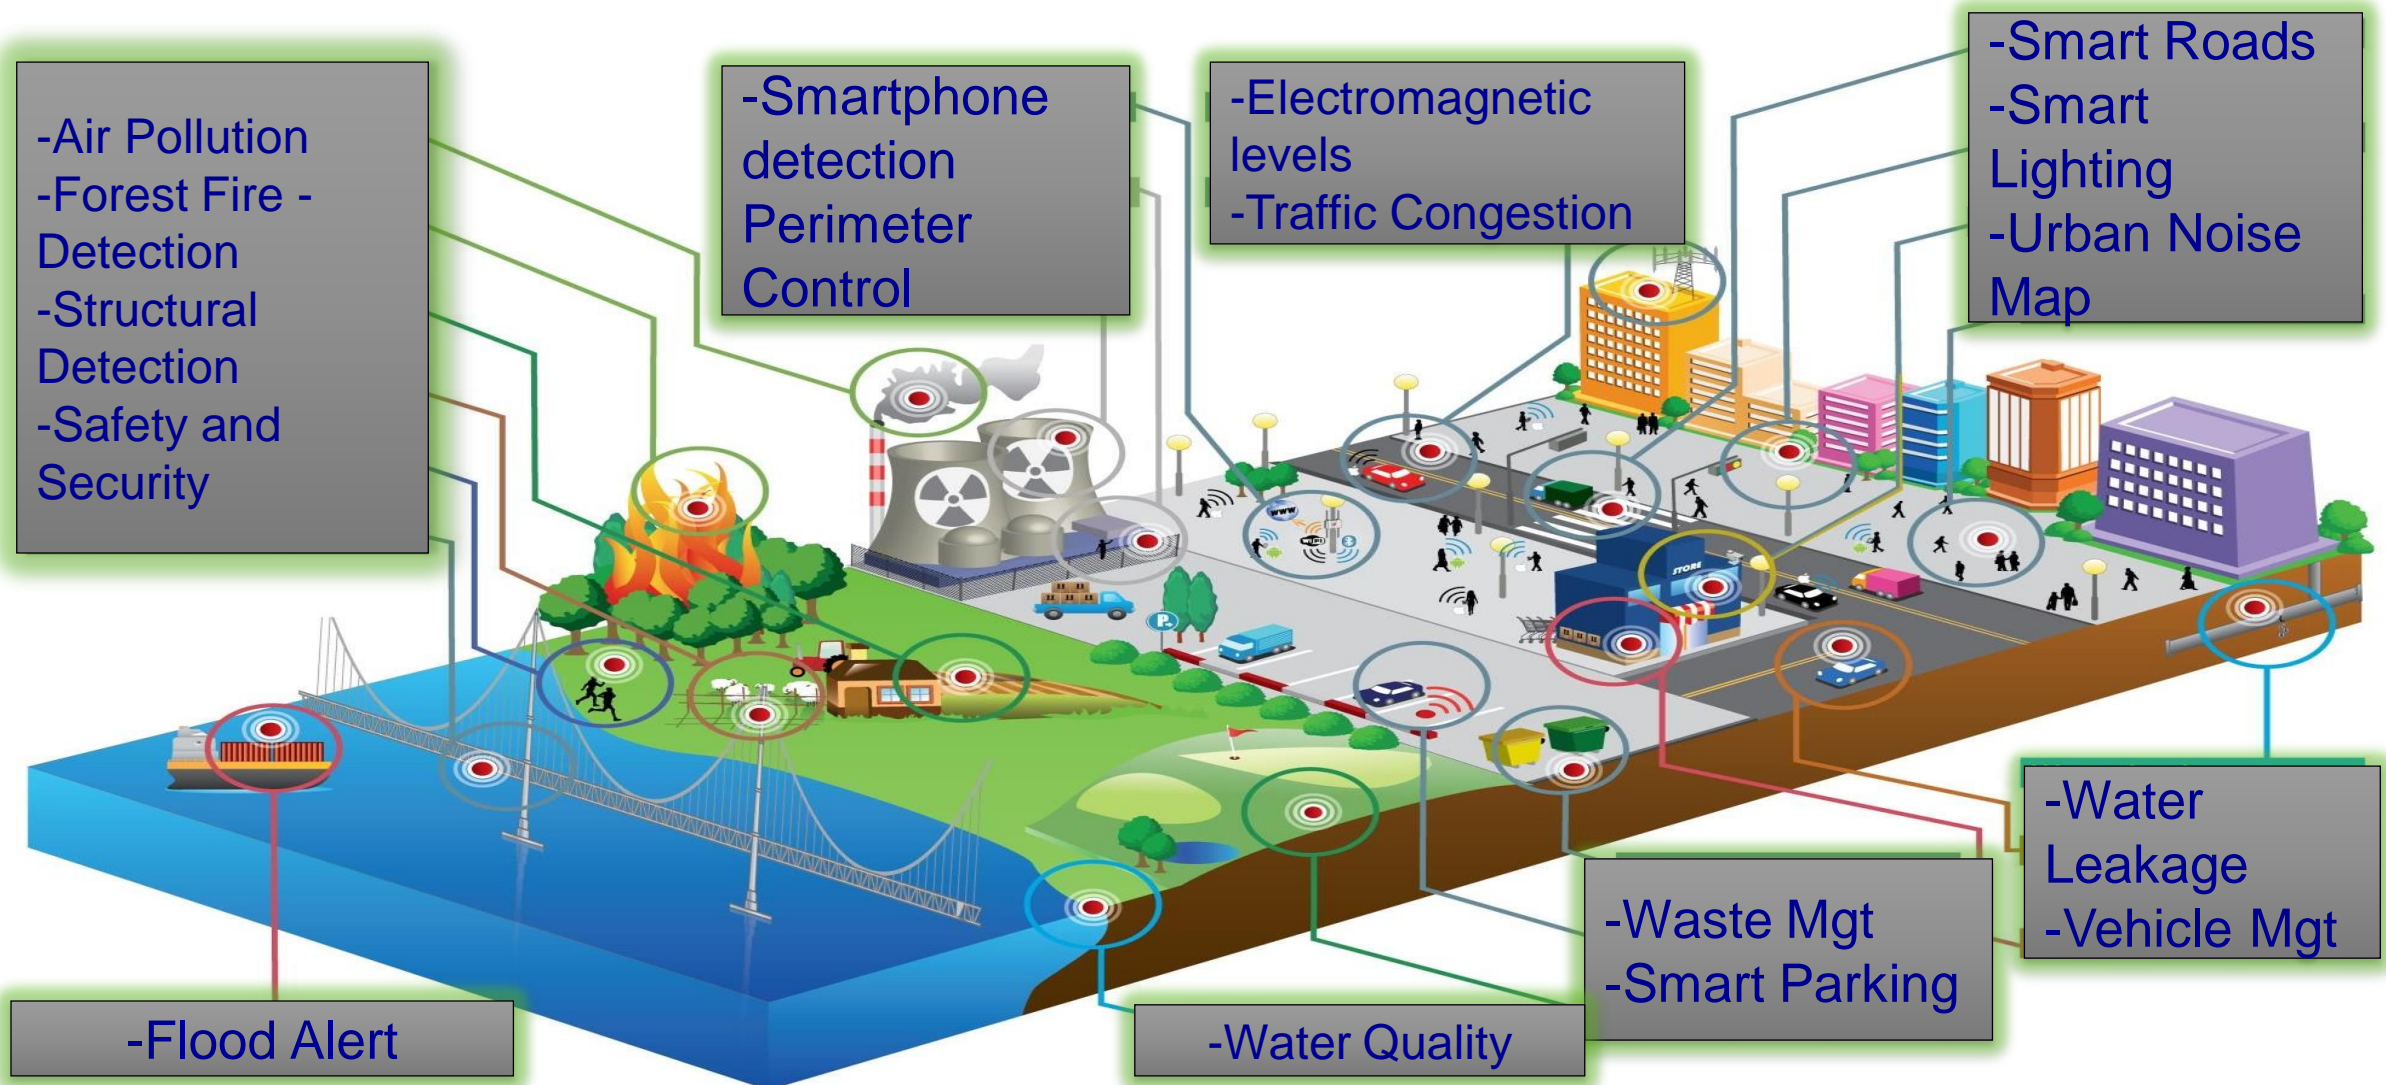

Collaborative Intelligence

22nd August 2019

Safe & Smart City powered by AI

From Connected Devices

To Connected Intelligence

Internet of Things Big Data

Training the Machine

IoT generates huge amounts of data, AI is imperative to make sense of the data to trigger an action

We drive design thinking to build transformational solution with a mission to encourage indigenization

Make in India and Make for India

CI's Solution Framework

Our AI Portfolio- Trayambaka™

Surveillance & Screening
AI driven intelligent platform using computer vision, Machine Learning, Deep Learning, signal Processing and OSINT to provide risk and threat assessment, reconnaissance, people profiling, traffic management and alerting system. A multi-fusion platform using video analytics for a safe and smart city currently deployed for **Defence , Public Security, Oil & Gas**

Investigative & threat assessment
Facial Profiling: Ongoing profile of individuals and Vehicles matches captured via surveillance cameras in public areas in real time and alert and delivering intelligence of potential threats.